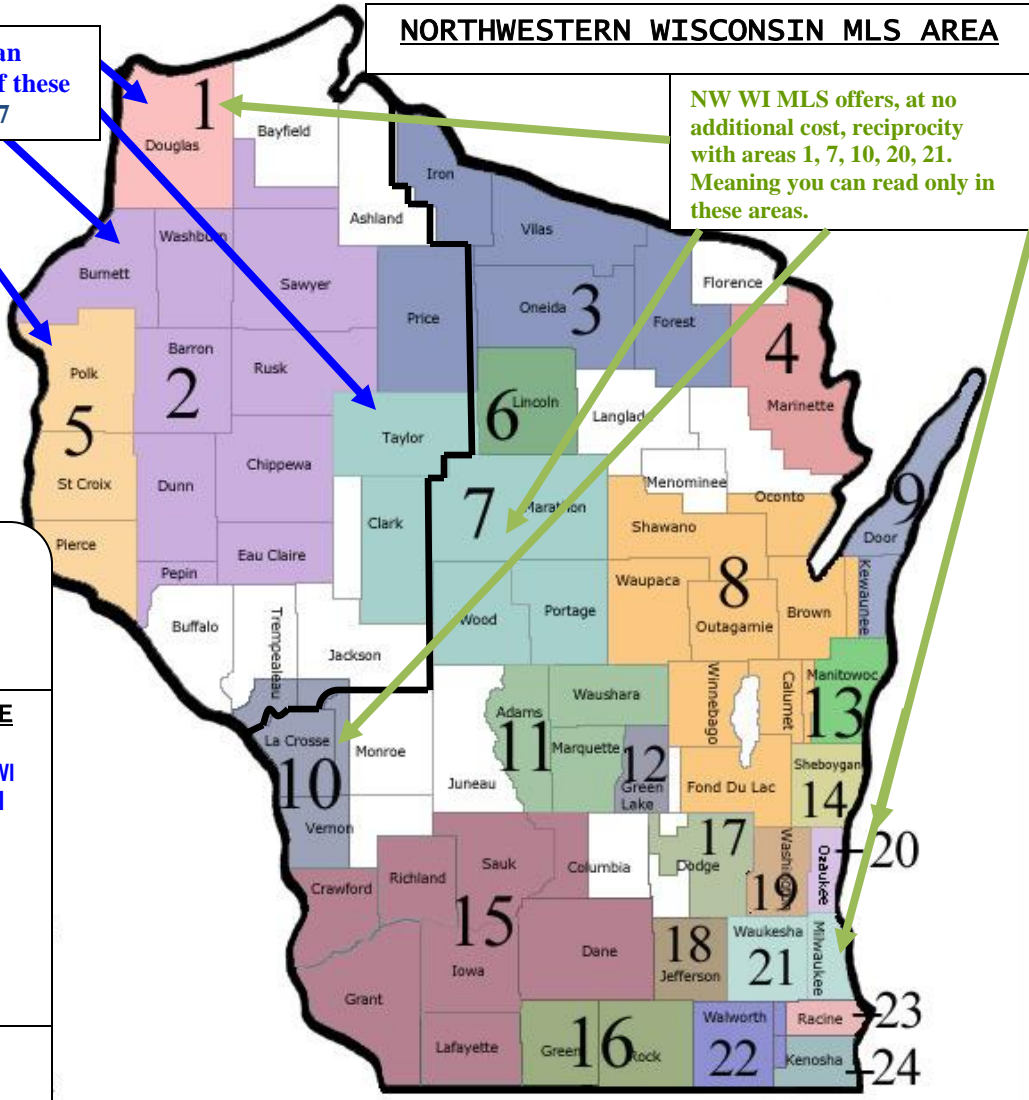

NORTHWESTERN WISCONSIN MLS AREA

MLS Listings can appear in any of these areas 1, 2, 5, & 7

NW WI MLS offers, at no additional cost, reciprocity with areas 1, 7, 10, 20, 21. Meaning you can read only in these areas.

MLS KEY CODE

- 1 - SUPERIOR
- 2 - NORTHWEST WI
- 5 - WESTERN WI
- 7 - CENTRAL WI
- 10 - METRO
- 20 - METRO
- 21 - METRO

- 34 - Kenosha
- 33 - Racine
- 32 - Lake Geneva
- 31 - Central Wisconsin
- 30 - Ozaukee
- 29 - Milwaukee
- 28 - Menasha
- 27 - Dodge
- 26 - Rock-Cross
- 25 - South Central Wisconsin
- 24 - Kenosha