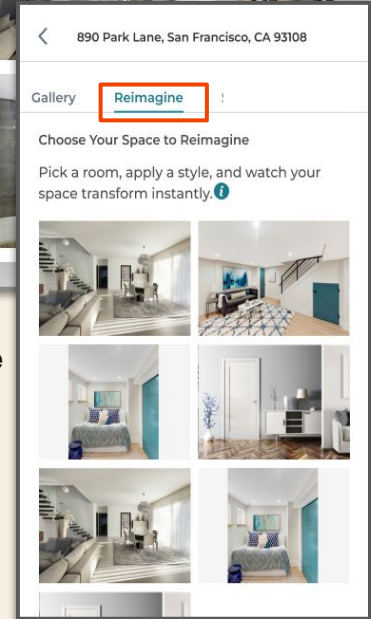

Reimagine Space AI Virtual Staging

(Powered by Roomvo)

Reimagine Space

Introduction

To enhance the home-buying experience and empower our users with modern visualization tools, OneHome is integrating an AI virtual staging solution directly into our platform.

Desktop

Mobile

What to expect

Call-To-Action in Gallery

- A Reimagine CTA has been introduced within the image gallery, strategically positioned in the header bar.
- When users engage with the Reimagine Space CTA, they gain access to a curated selection of images to select from.
- From this gallery, users can seamlessly select an image to begin the reimaging process.
- On desktop, this call-to-action is labeled 'Reimagine Space', while on mobile devices, it is presented more succinctly as 'Reimagine' to suit smaller screen formats.

Desktop

Mobile

What to expect

Call-To-Action in single photo view

- A Reimagine CTA has been introduced within the the single photo experience.
- When users interact with the Reimagine Space call-to-action, they are effortlessly guided into the reimaging process, leveraging the image currently in view.