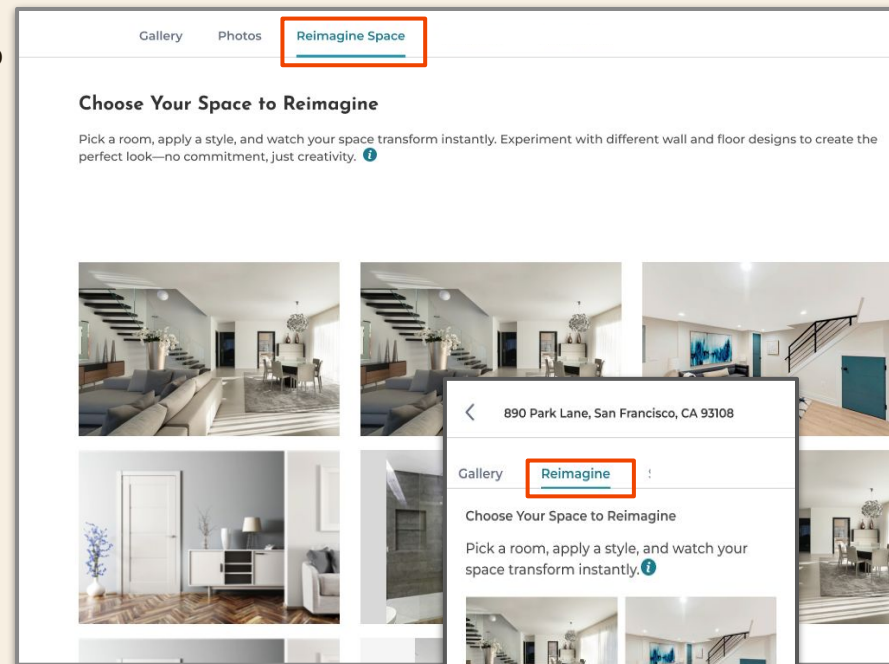

What to expect

CTA on property detail page

- On desktop, this call-to-action is labeled **'Reimagine Space'**, while on mobile devices, it is presented more succinctly as **'Reimagine'** to suit smaller screen formats.
- Clicking the CTA launches the **Reimagine** tab interface seamlessly without navigating away from the listing.
- From there, users can select an image of their choice to initiate the interactive reimagine experience.

Desktop

Mobile

What to expect

Call-To-Action in Gallery

- A Reimagine CTA has been introduced within the image gallery, strategically positioned in the header bar.
- When users engage with the Reimagine Space CTA, they gain access to a curated selection of images to select from.
- From this gallery, users can seamlessly select an image to begin the reimaging process.
- On desktop, this call-to-action is labeled 'Reimagine Space', while on mobile devices, it is presented more succinctly as 'Reimagine' to suit smaller screen formats.

Desktop

Mobile

What to expect

Call-To-Action in single photo view

- A Reimagine CTA has been introduced within the the single photo experience.
- When users interact with the Reimagine Space call-to-action, they are effortlessly guided into the reimaging process, leveraging the image currently in view.