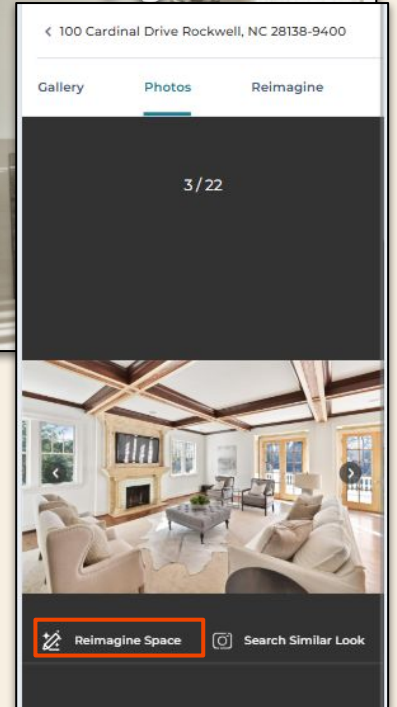

What to expect

Call-To-Action in single photo view

- A Reimagine CTA has been introduced within the the single photo experience.
- When users interact with the Reimagine Space call-to-action, they are effortlessly guided into the reimaging process, leveraging the image currently in view.

Desktop

Mobile