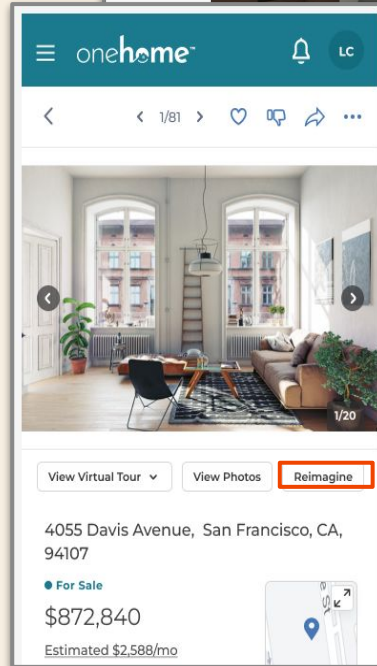

Reimagine Space AI Virtual Staging

(Powered by Roomvo)

Reimagine Space

Introduction

To enhance the home-buying experience and empower our users with modern visualization tools, OneHome is integrating an AI virtual staging solution directly into our platform.

What to expect

CTA on property detail page

- On desktop, this call-to-action is labeled **'Reimagine Space'**, while on mobile devices, it is presented more succinctly as **'Reimagine'** to suit smaller screen formats.
- Clicking the CTA launches the **Reimagine** tab interface seamlessly without navigating away from the listing.
- From there, users can select an image of their choice to initiate the interactive reimagine experience.

Desktop

Mobile

What to expect

Call-To-Action in Gallery

- A Reimagine CTA has been introduced within the image gallery, strategically positioned in the header bar.
- When users engage with the Reimagine Space CTA, they gain access to a curated selection of images to select from.
- From this gallery, users can seamlessly select an image to begin the reimaging process.
- On desktop, this call-to-action is labeled 'Reimagine Space', while on mobile devices, it is presented more succinctly as 'Reimagine' to suit smaller screen formats.