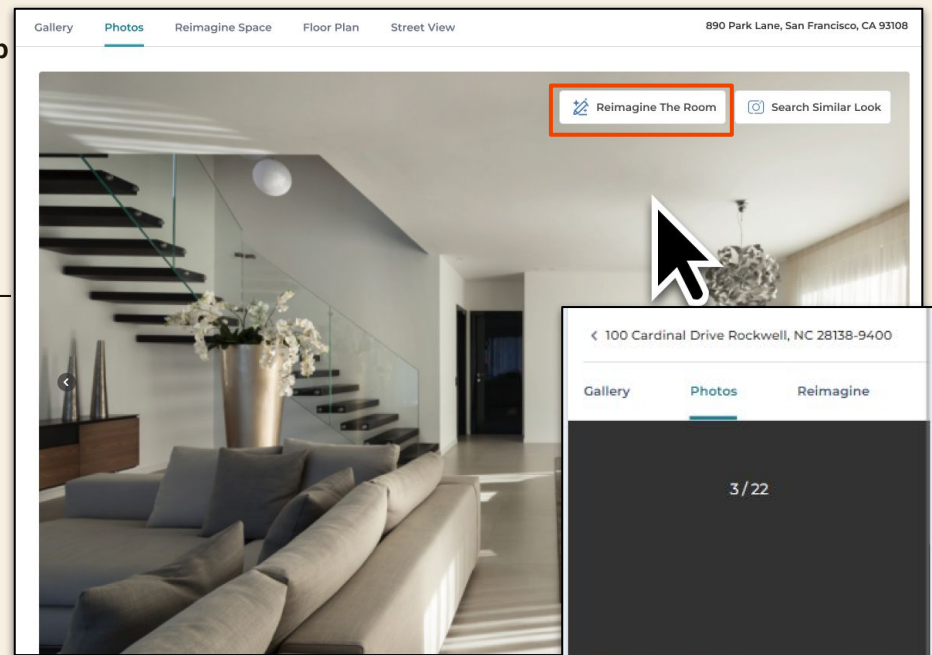

What to expect

Call-To-Action in single photo view

- A Reimagine CTA has been introduced within the the single photo experience.
- When users interact with the Reimagine Space call-to-action, they are effortlessly guided into the reimaging process, leveraging the image currently in view.

Desktop