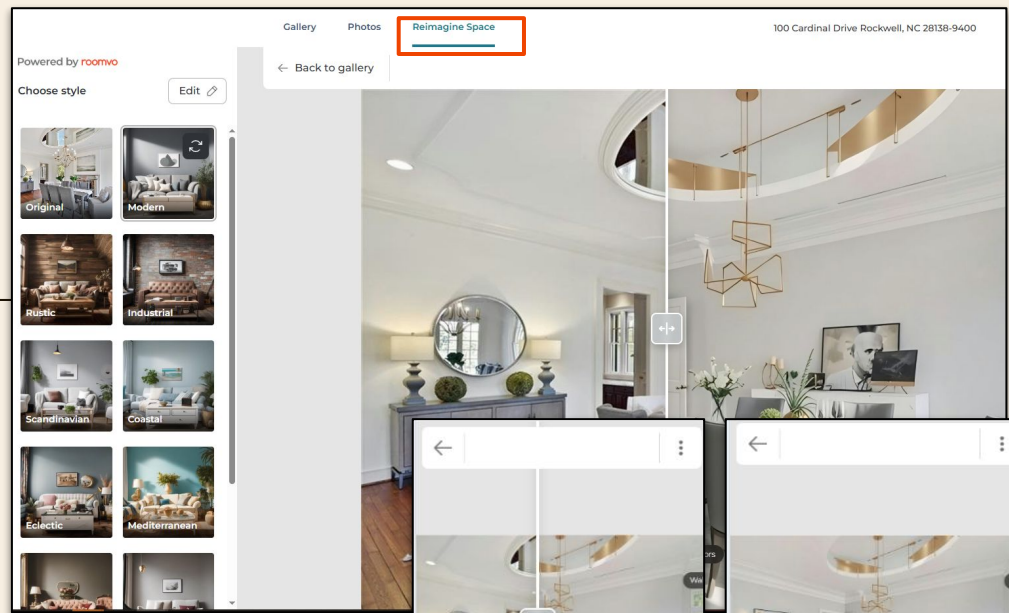

What to expect

The Reimagine experience

- Users can explore a diverse range of styles, from rustic to modern to industrial, tailoring the space to their aesthetic preferences.
- Additionally, they can modify specific elements within the space, including walls, countertops, and flooring, allowing for specific customization.
- The feature provides the flexibility to experiment freely, providing before/after comparisons at their fingertips using a slider.

Desktop