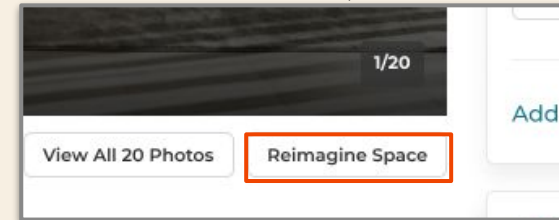

What to expect

CTA on property detail page

- On desktop, this call-to-action is labeled **'Reimagine Space'**, while on mobile devices, it is presented more succinctly as **'Reimagine'** to suit smaller screen formats.
- Clicking the CTA launches the **Reimagine** tab interface seamlessly without navigating away from the listing.
- From there, users can select an image of their choice to initiate the interactive reimagine experience.

Desktop

Mobile

What to expect

Call-To-Action in Gallery

- A Reimagine CTA has been introduced within the image gallery, strategically positioned in the header bar.
- When users engage with the Reimagine Space CTA, they gain access to a curated selection of images to select from.
- From this gallery, users can seamlessly select an image to begin the reimaging process.
- On desktop, this call-to-action is labeled 'Reimagine Space', while on mobile devices, it is presented more succinctly as 'Reimagine' to suit smaller screen formats.