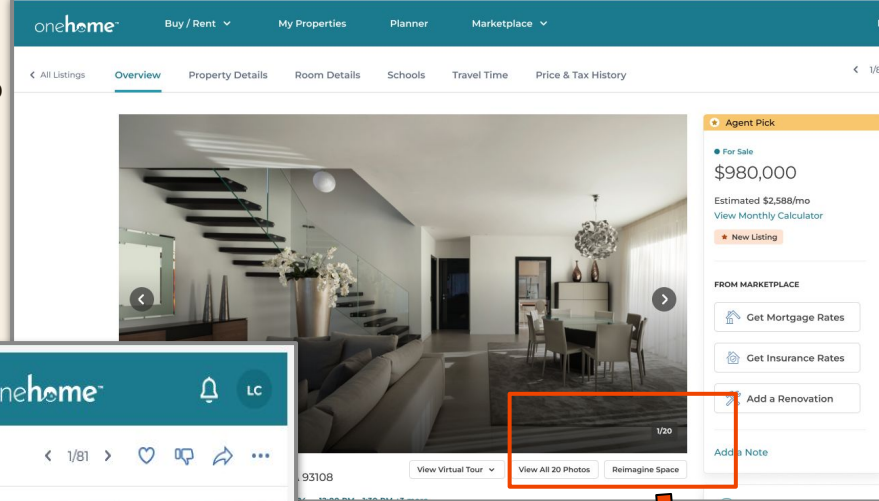

Reimagine Space AI Virtual Staging

(Powered by Roomvo)

Reimagine Space

Introduction

To enhance the home-buying experience and empower our users with modern visualization tools, OneHome is integrating an AI virtual staging solution directly into our platform.

This feature allows users to digitally furnish and restyle properties, helping potential buyers envision the full potential of a space.

By offering realistic, customizable staging options, we aim to increase engagement, reduce time on market, and support more informed decision-making.

What to expect

CTA on property detail page

- On desktop, this call-to-action is labeled **'Reimagine Space'**, while on mobile devices, it is presented more succinctly as **'Reimagine'** to suit smaller screen formats.
- Clicking the CTA launches the **Reimagine** tab interface seamlessly without navigating away from the listing.
- From there, users can select an image of their choice to initiate the interactive reimagine experience.

Desktop

Mobile

What to expect

Call-To-Action in Gallery

- A Reimagine CTA has been introduced within the image gallery, strategically positioned in the header bar.
- When users engage with the Reimagine Space CTA, they gain access to a curated selection of images to select from.
- From this gallery, users can seamlessly select an image to begin the reimaging process.
- On desktop, this call-to-action is labeled 'Reimagine Space', while on mobile devices, it is presented more succinctly as 'Reimagine' to suit smaller screen formats.